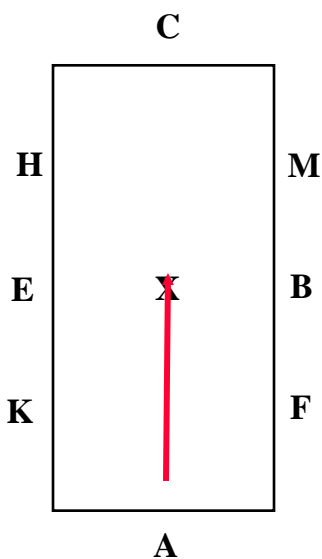

1

AXCH Enter at Working Trot,
Left at C.

2

HXMCH Circle Left using
half the Arena.

3

H - K
Novices/ Intermediate
Show a few
Lengthened Strides.
Open show extension

4

K A F . Novice / Inter.
Working Trot
Open
Collection

5

FBXEH...Walk.

6

HCMXH ... Working Trot,
Circle Right Half Arena

7

H C E A
3 Loop Serpentine

8

A - XWorking Trot to X,
Halt 5 seconds...Immobility.

9

X - GWalk to G.
Halt and Salute.

Colour Code

HALT OR WALK

WORKING TROT

LENGTHENED STRIDES