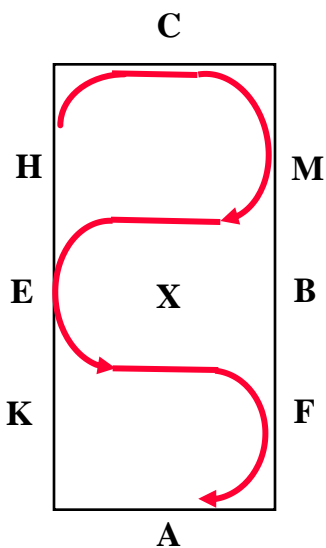

1

AXCH Enter at Working Trot,
Left at C.

2

HXMCH Circle Left using
half the Arena.

3

H - K
Novices/ Intermediate
Show a few
Lengthened Strides.
Open show extension

4

K A F . Novice / Inter.
Working Trot
Open
Collection

5

FBXEH...Walk.

6

HCMXH ... Working Trot,
Circle Right Half Arena

7

H C E A
3 Loop Serpentine

8

A - XWorking Trot to X,
Halt 5 seconds...Immobility.

9

X - GWalk to G.
Halt and Salute.

Colour Code

HALT OR WALK

WORKING TROT

LENGTHENED STRIDES