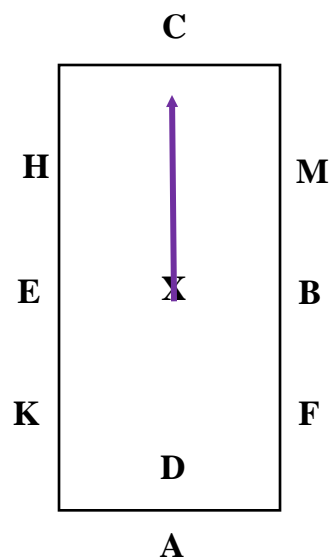

1

AXCH Enter at Working Trot,
Left at C.

2

HXMCH Circle Left using
half the Arena.

3

H - K
Novices/ Intermediate
Show a few
Lengthened Strides.
Open show extension

4

K A F . Novice / Inter.
Working Trot
Open
Collection

5

FBXEH...Walk.

6

HCMXH ... Working Trot,
Circle Right Half Arena

7

H C E A
3 Loop Serpentine

8

A - XWorking Trot to X,
Halt 5 seconds...Immobility.

9

X - GWalk to G.
Halt and Salute.

Colour Code

HALT OR WALK

WORKING TROT

LENGTHENED STRIDES