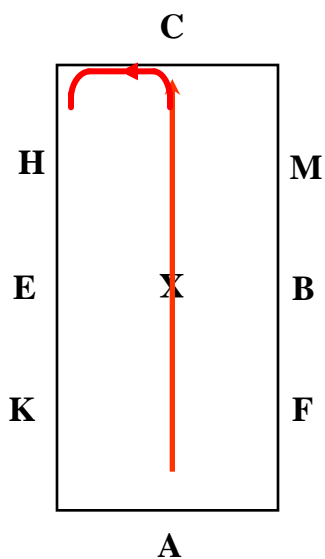

1

AXCH Enter at Working Trot,
Left at C.

2

HXMCH Circle Left using
half the Arena.

3

H - K
Novices/ Intermediate
Show a few
Lengthened Strides.
Open show extension

4

K A F . Novice / Inter.
Working Trot
Open
Collection

5

FBXEH...Walk.

6

HCMXH ... Working Trot,
Circle Right Half Arena

7

H C E A
3 Loop Serpentine

8

A - XWorking Trot to X,
Halt 5 seconds...Immobility.

9

X - GWalk to G.
Halt and Salute.

Colour Code

HALT OR WALK

WORKING TROT

LENGTHENED STRIDES