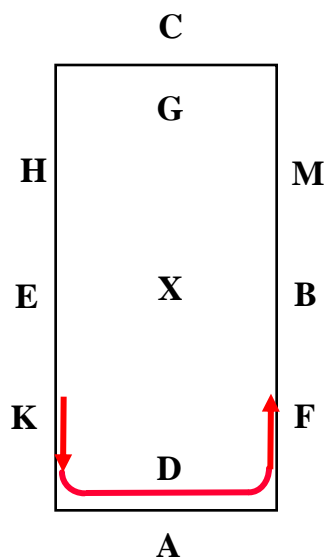

1

AXCH Enter at Working Trot,
Left at C.

2

HXMCH Circle Left using
half the Arena.

3

H - K
Novices/ Intermediate
Show a few
Lengthened Strides.
Open show extension

4

K A F . Novice / Inter.
Working Trot
Open
Collection

5

FBXEH...Walk.

6

HCMXH ... Working Trot,
Circle Right Half Arena

7

H C E A
3 Loop Serpentine

8

A - XWorking Trot to X,
Halt 5 seconds...Immobility.

9

X - GWalk to G.
Halt and Salute.

Colour Code

HALT OR WALK

WORKING TROT

LENGTHENED STRIDES