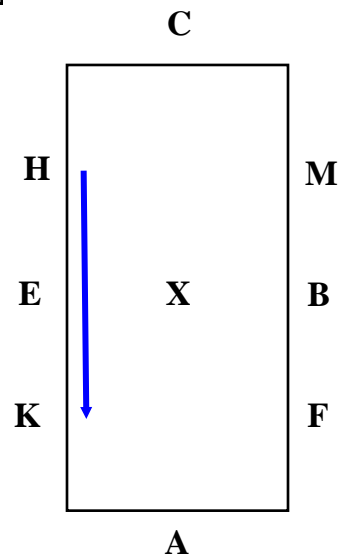

1

AXCH Enter at Working Trot,
Left at C.

2

HXMCH Circle Left using
half the Arena.

3

H - K
Novices/ Intermediate
Show a few
Lengthened Strides.
Open show extension

4

K A F . Novice / Inter.
Working Trot
Open
Collection

5

FBXEH...Walk.

6

HCMXH ... Working Trot,
Circle Right Half Arena

7

H C E A
3 Loop Serpentine

8

A - XWorking Trot to X,
Halt 5 seconds...Immobility.

9

X - GWalk to G.
Halt and Salute.

Colour Code

HALT OR WALK

WORKING TROT

LENGTHENED STRIDES